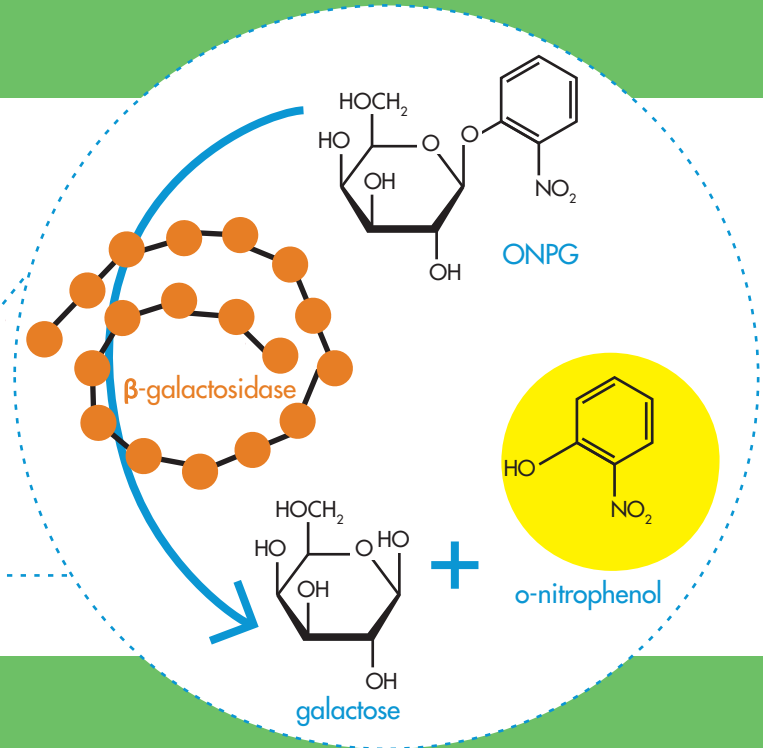

MAKING THE INVISIBLE VISIBLE

10-15 second intervals:
stagger start times to run many samples in parallel

UNDER THE HOOD

Mix and match Parts
(RBS & Promoters)
to make the iTunes library: